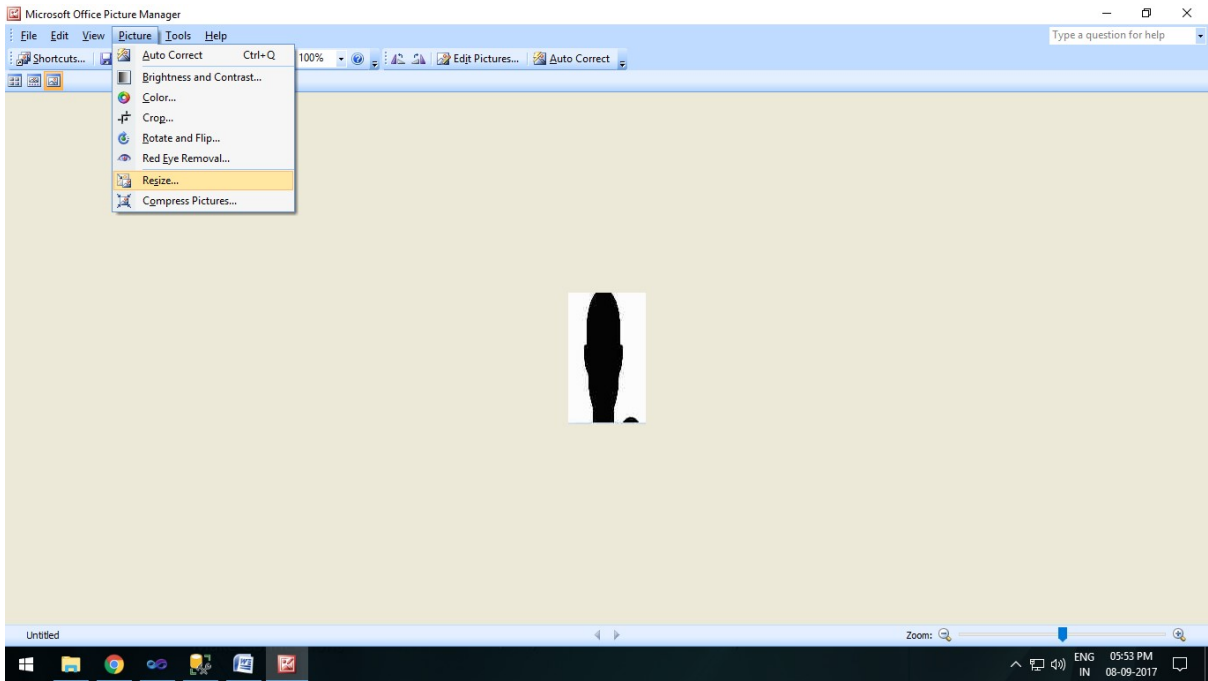

FOR SIGN(140*60)

साइन के लिए(140*60)

How to Increase /Decrease Size Of Images:

छवियों का आकार कैसे बढ़ाएं/घटाएं:

>>Open File in “Microsoft Office Picture Manager”

>>Then Click on “Picture” Then “Resize”

>>See Right side in below image you can Increase or Decrease size of Picture.